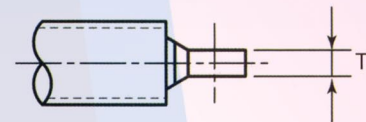

Air cooling secondary cable

Standard types and sizes of Air cooling secondary cable

Code of model no.(Example)

W K A F F - 35 X 50
 (L) X 10
 Cross Section (mm²) X 10
 Direction of Terminal
 Air Cooled Cable

Terminal Type and Terminal Direction

FF Type	FFR Type	FL Type	FV Type	LL Type	LV Type	LLO Type	VV Type

Standard size

Typr No	Cross section (sq)	T	D	A	B
WKA-150	150	9.5	32	32	36
WKA-180	180	10.5			
WKA-200	200	11.0			
WKA-250	250	13.0			
WKA-300	300	15.0			
WKA-350	350	17.0			
WKA-375	375	18.0	38	38	38
WKA-400	400	16.0			
WKA-500	500	19.0	43	38	38
WKA-600	600	22.0			
WKA-750	750	26.0			