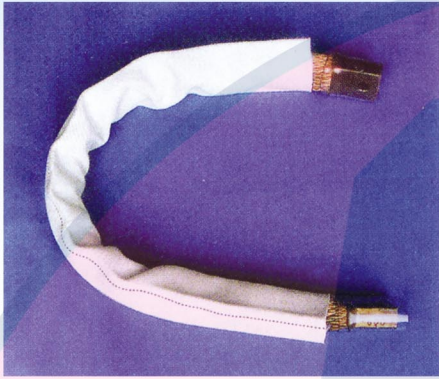

Air cooling secondary cable

Standard types and sizes of Air cooling secondary cable

Code of model no.(Example)

W K A F F - 35 X 50
 (L) X 10
 Cross Section (mm²) X 10
 Direction of Terminal
 Air Cooled Cable

Terminal Type and Terminal Direction

FF Type	FFR Type	FL Type	FV Type	LL Type	LV Type	LLO Type	VV Type

Standard size

Typr No	Cross section (sq)	T	D	A	B
WKA-150	150	9.5	32	32	36
WKA-180	180	10.5			
WKA-200	200	11.0			
WKA-250	250	13.0			
WKA-300	300	15.0			
WKA-350	350	17.0			
WKA-375	375	18.0	38	38	38
WKA-400	400	16.0			
WKA-500	500	19.0	43	38	38
WKA-600	600	22.0			
WKA-750	750	26.0			