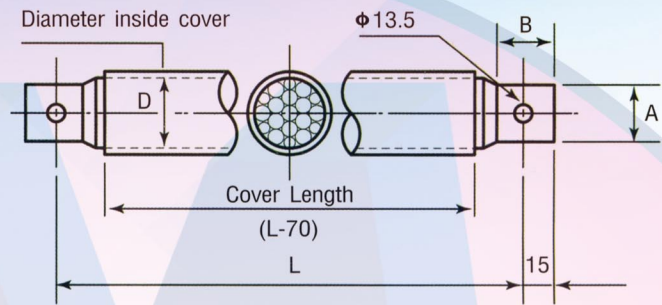

Air cooling secondary cable

Standard types and sizes of Air cooling secondary cable

Code of model no.(Example)

W K A F F - 35 X 50
 (L) X 10
 Cross Section (mm²) X 10
 Direction of Terminal
 Air Cooled Cable

Terminal Type and Terminal Direction

FF Type	FFR Type	FL Type	FV Type	LL Type	LV Type	LLO Type	VV Type

Standard size

Typr No	Cross section (sq)	T	D	A	B
WKA-150	150	9.5	32	32	36
WKA-180	180	10.5			
WKA-200	200	11.0			
WKA-250	250	13.0			
WKA-300	300	15.0			
WKA-350	350	17.0			
WKA-375	375	18.0	38	38	38
WKA-400	400	16.0			
WKA-500	500	19.0	43	38	38
WKA-600	600	22.0			
WKA-750	750	26.0			